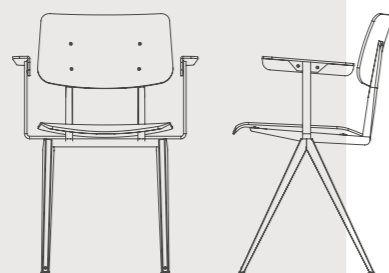

S16 | WITH ARMRESTS

The S16 is now also available with armrests. For that extra bit of comfort. The armrests of armoured wood have the same colours as the seat and backrest and are just as durable. The armchair and the "classic" S16 can of course be excellently combined and guarantee an urban industrial touch to any interior.

MATERIAL

Foldes sheet steel frame, welded and powder coated. Seat and backrest are made of armoured wood, mounted with a classic bolt connection.

STOCK VERSIONS

Frame | Panels

Pearl Copper | Ebony
Pearl Gold | Brown
Loam Brown | Grey
Cement Grey | Brown
Beige Red | Brown
Ocher Brown | Ebony
White
Black

CUSTOMIZE

Colour of choice is possible for armoured wood and frame.

DIMENSIONS

Height: 81 cm
Width: 59,5 cm
Depth: 50 cm
Seat height: 46 cm
Seat depth: 42 cm
Armrest height: 69 cm